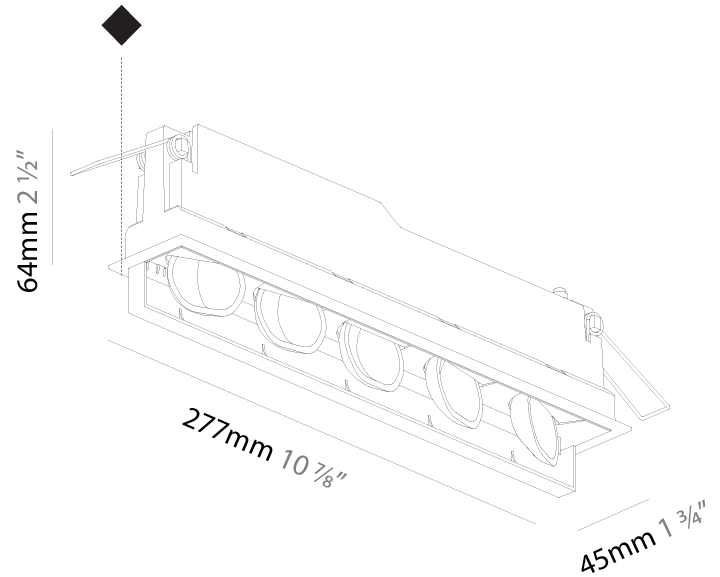

GENERAL

Series: Magiq Wallwash
Brand: Prolicht
Division: Architectural
Mounting Type: Recessed
Mounting Location: Ceiling
Subcategory: Wallwash

PHYSICAL

Shape: Rectangle
Length (mm): 277
Length (in): 10 ⁷/₈
Width (mm): 45
Width (in): 1 ³/₄
Height (mm): 64
Height (in): 2 ¹/₂
Min. Recessing Depth (mm): 100
Min. Recessing Depth (in): 3 ¹⁵/₁₆
Light Distribution: Asymmetric
Fixture Finish: SSR / BKV / CWI / CRY / HAB / UFT / ITA / RUA / FTG / MYG / LOD / PUS / FRO / FUP / KIA / POP / BLS / SPG / MEY / GOH / GUM / CHC / COM / ABZ / JAG / OBR / MOS / ROR
Holder Finish: WHI / BLK
Fixture Material: Aluminum Die Cast
Cut-out Measurements: 270mm / 10 5/8" x 38mm / 1 1/2"

ELECTRICAL

Lamp Type: LED (Zhaga Standard)
Input Wattage (W): 31.4
Total Output Wattage (W): 25.9
Dimming: Tri-Mode (Non-Dimming and Phase Dimming (120Vac only) and 0-10V Dimming)
Driver Included: No
Driver Location: Remote
Driver Type: Constant Current - Universal
Driver Class: Class 1
Input Voltage (V): 120 - 277
Constant Current (MA): 500

LED

Number of LEDs: 5
Color Temperature (°K): 2700 / 3000 / 3500 / 4000
Max. Delivered Lumen (lm): 2145 / 2339 / 2145 / 2443
Nominal Lumen (lm): 2375 / 2590 / 2375 / 2705
CRI: >90 CRI
Efficiency (%): 82.3
Lamp Life (hrs): 50000

OPTICAL

RATINGS AND CERTIFICATIONS

Certified By: CSA Certified to UL and CSA Standards
IP rating: IP20