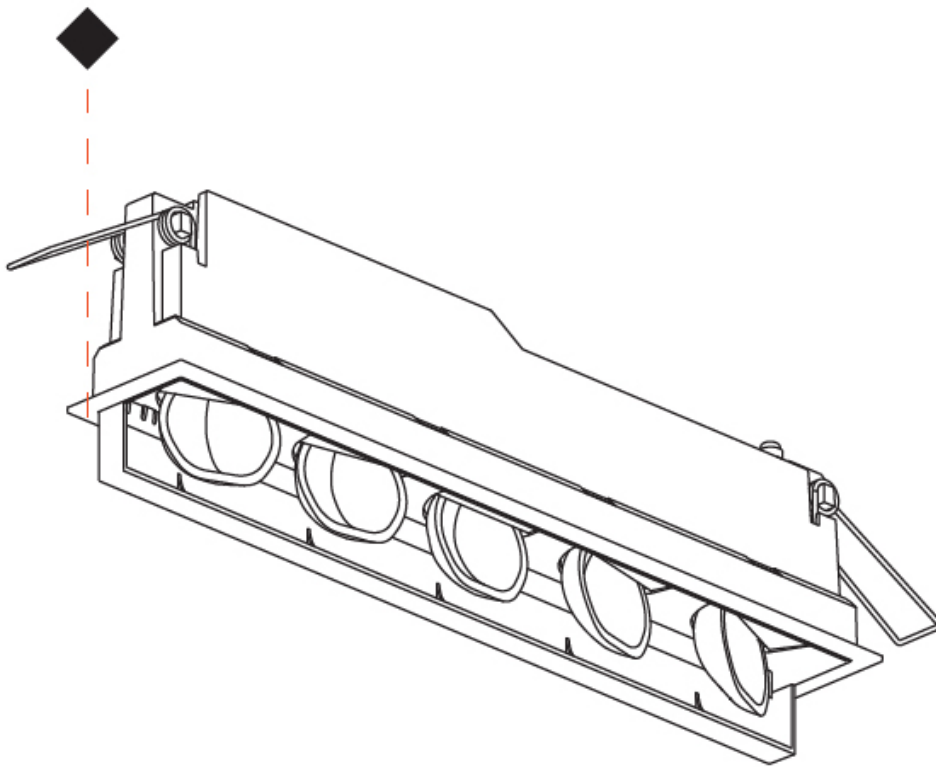

MAGIQ WALLWASH RECESSED

A35154-

PROJECT	_____
TYPE	_____
SPECIFIER	_____
QUANTITY	_____
DATE	_____